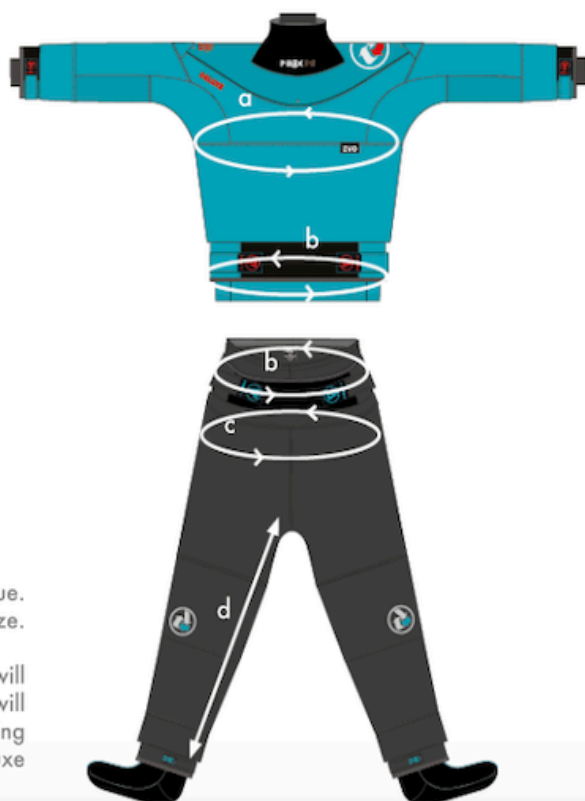

OUTERWEAR | ADULT

Size	XXS	L10	XS	L12	S	L14	M	L	XL	XXL
Chest cm (a)	80-90	82-92	85-95	87-97	90-100	92-102	95-105	100-115	110-125	115-130
Chest inch (a)	31-35	32-36	33-37	34-38	35-39	36-40	37-41	39-45	43-49	43-51
Waist cm (b)	60-70	62-72	65-75	67-77	70-80	72-82	75-85	80-90	85-95	90-100
Waist inch (b)	24-28	25-29	26-30	27-31	28-32	29-33	30-34	32-36	34-38	36-40
Inside leg cm (d)	60-70	65-75	65-75	70-80	70-80	75-85	75-85	80-90	85-95	85-95
Inside leg inch (d)	24-28	26-30	26-30	28-32	28-32	30-34	30-34	32-36	34-38	34-38
Hip cm (c)		89-99		94-104		99-109				
Hip inch (c)		35-39		37-41		39-43				

This outerwear size guide is not specific to one category / discipline of our catalogue. It offers the broad measurements that you could come to expect from any given size.

If you find yourself to fit well in X sized product there is high chance that X size will again work for you in another garment from a different category. The fit / design will differ from product to product however. For example, the finished size of a racing garment such as the ST2022 will be far smaller (skin tight) than that of a Deluxe Jacket X4, by intentional design.

As a general rule, if your measurements are towards the lower end of the size range, then you should be fine. If you are towards the centre, then take into account the spraydeck model's features and your ability. If you are towards the upper end then you may want to consider choosing the next size up, especially if you are looking at the Whitewater deck.