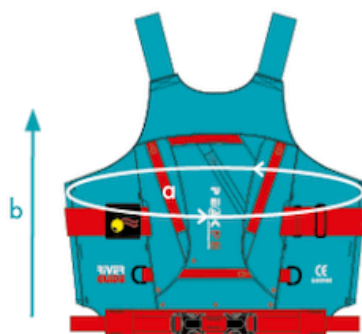

For non-ladies specific items, sizing works as follows:

Outerwear: XXS=8. XS=10. S=12. M=14. L=16. XL=18. XXL=20.

PFDs: XS=8. SM=10/12. LXL=14/16. XXL=18

PFDS

Size	Sproglet	Sprog	Yoof	XS	SM	L10/12	LXL	L14/16	XXL
Weight kg	15-25	20-35	30-40	30-50	45-70	45-70	65-90	65-90	85-110
Chest cm (a)	50-60	55-65	60-90	70-100	80-110	80-110	90-120	90-120	100-130
Chest inch (a)	20-24	22-26	24-35	28-39	31-43	31-43	35-47	35-47	39-51
Uplift >N (b)	40	50	40	45	55	55	55	65	70*

This outerwear size guide is not specific to one category / discipline of our catalogue. It offers the broad measurements that you could come to expect from any given size.

If you find yourself to fit well in X sized product there is high chance that X size will again work for you in another garment from a different category. The fit / design will differ from product to product however. For example, the finished size of a racing garment such as the ST2022 will be far smaller (skin tight) than that of a Deluxe Jacket X4, by intentional design.

As a general rule, if your measurements are towards the lower end of the size range, then you should be fine. If you are towards the centre, then take into account the spraydeck model's features and your ability. If you are towards the upper end then you may want to consider choosing the next size up, especially if you are looking at the Whitewater deck.