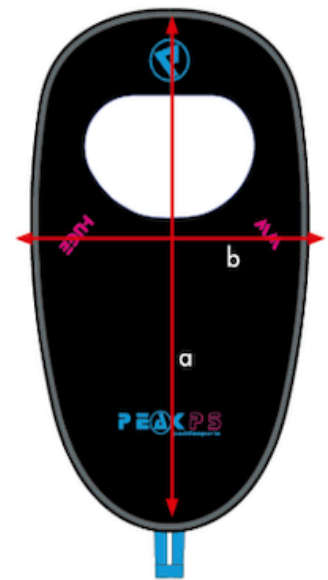

This outerwear size guide is not specific to one category / discipline of our catalogue. It offers the broad measurements that you could come to expect from any given size.

If you find yourself to fit well in X sized product there is high chance that X size will again work for you in another garment from a different category. The fit / design will differ from product to product however. For example, the finished size of a racing garment such as the ST2022 will be far smaller (skin tight) than that of a Deluxe Jacket X4, by intentional design.

SPRAYDECK SIZES

Spraydeck cockpit sizing is not a precise science - there are many different shapes and sizes, and whilst we have done our best to accommodate most boats within our spraydeck range, you should be aware that there are different factors to consider.

As a general rule, if your measurements are towards the lower end of the size range, then you should be fine. If you are towards the centre, then take into account the spraydeck model's features and your ability. If you are towards the upper end then you may want to consider choosing the next size up, especially if you are looking at the Whitewater deck.

Size	Mini	SK1 (MM)	SC0	SC1	WR
Length cm (a)	62-70	71-79	66-74	60-68	59-67
Width cm (b)	34-40	39-45	39-45	50-56	38-44

Size	Comp	Freestyle	Keyhole	Bigdeck	Huge
Length cm (a)	80-88	82-88	86-92	89-95	94-100
Width cm (b)	42-48	47-51	51-55	51-55	53-57